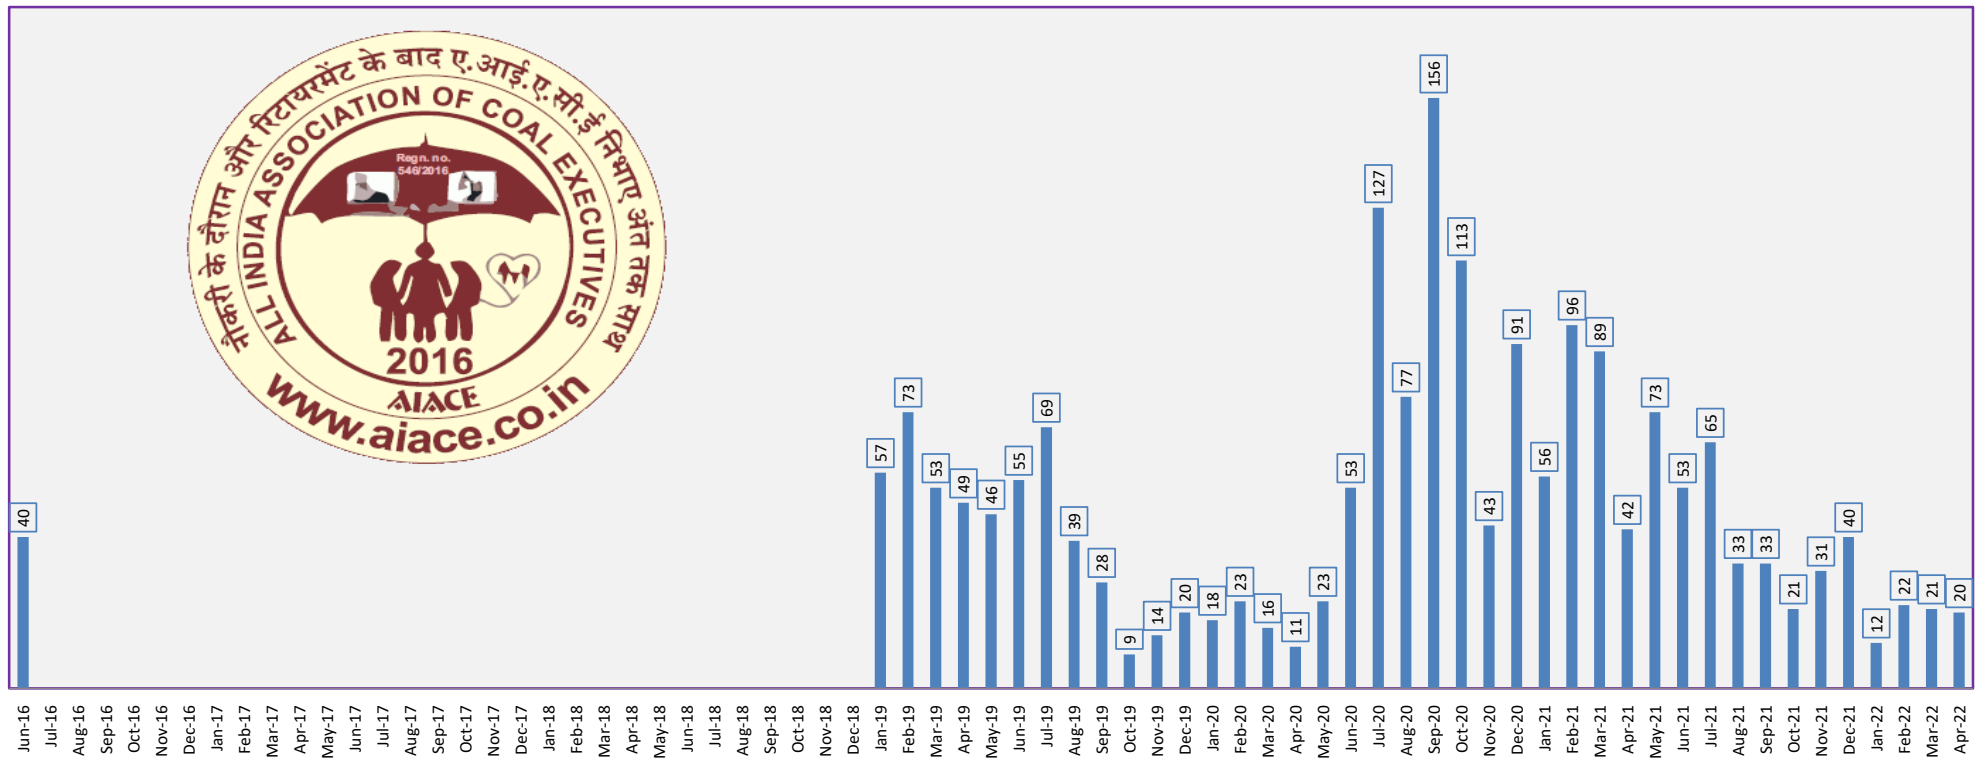

ALL INDIA ASSOCIATION OF COAL EXECUTIVES (AIACE)

Registration of New Members in AIACE Excluding Associates

■ Series1

[growth of aiace apr22.xlsx](#)

ZOOM TO ENLARGE

15-May-22