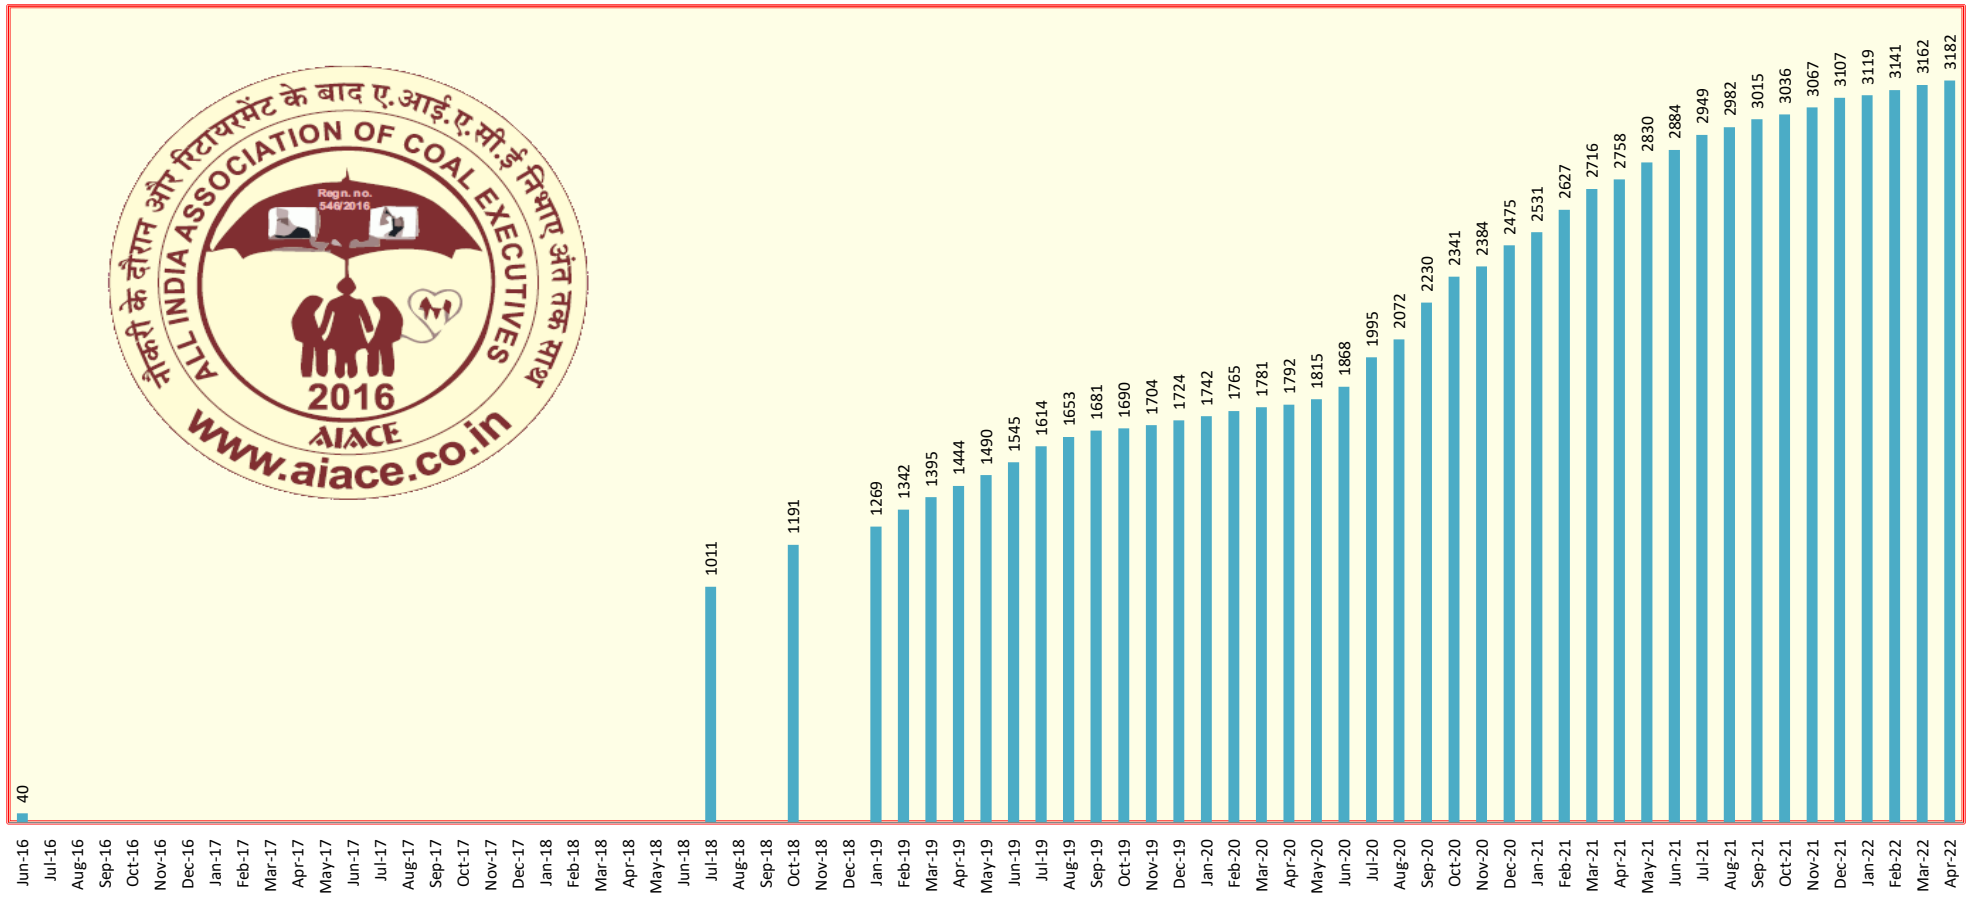

ALL INDIA ASSOCIATION OF COAL EXECUTIVES (AIACE)

AIACE Member's Growth Chart (Cumulative) Excluding 191 Associates

■ Series1

ALL INDIA ASSOCIATION OF COAL EXECUTIVES (AIACE)

Registration of New Members in AIACE Excluding Associates